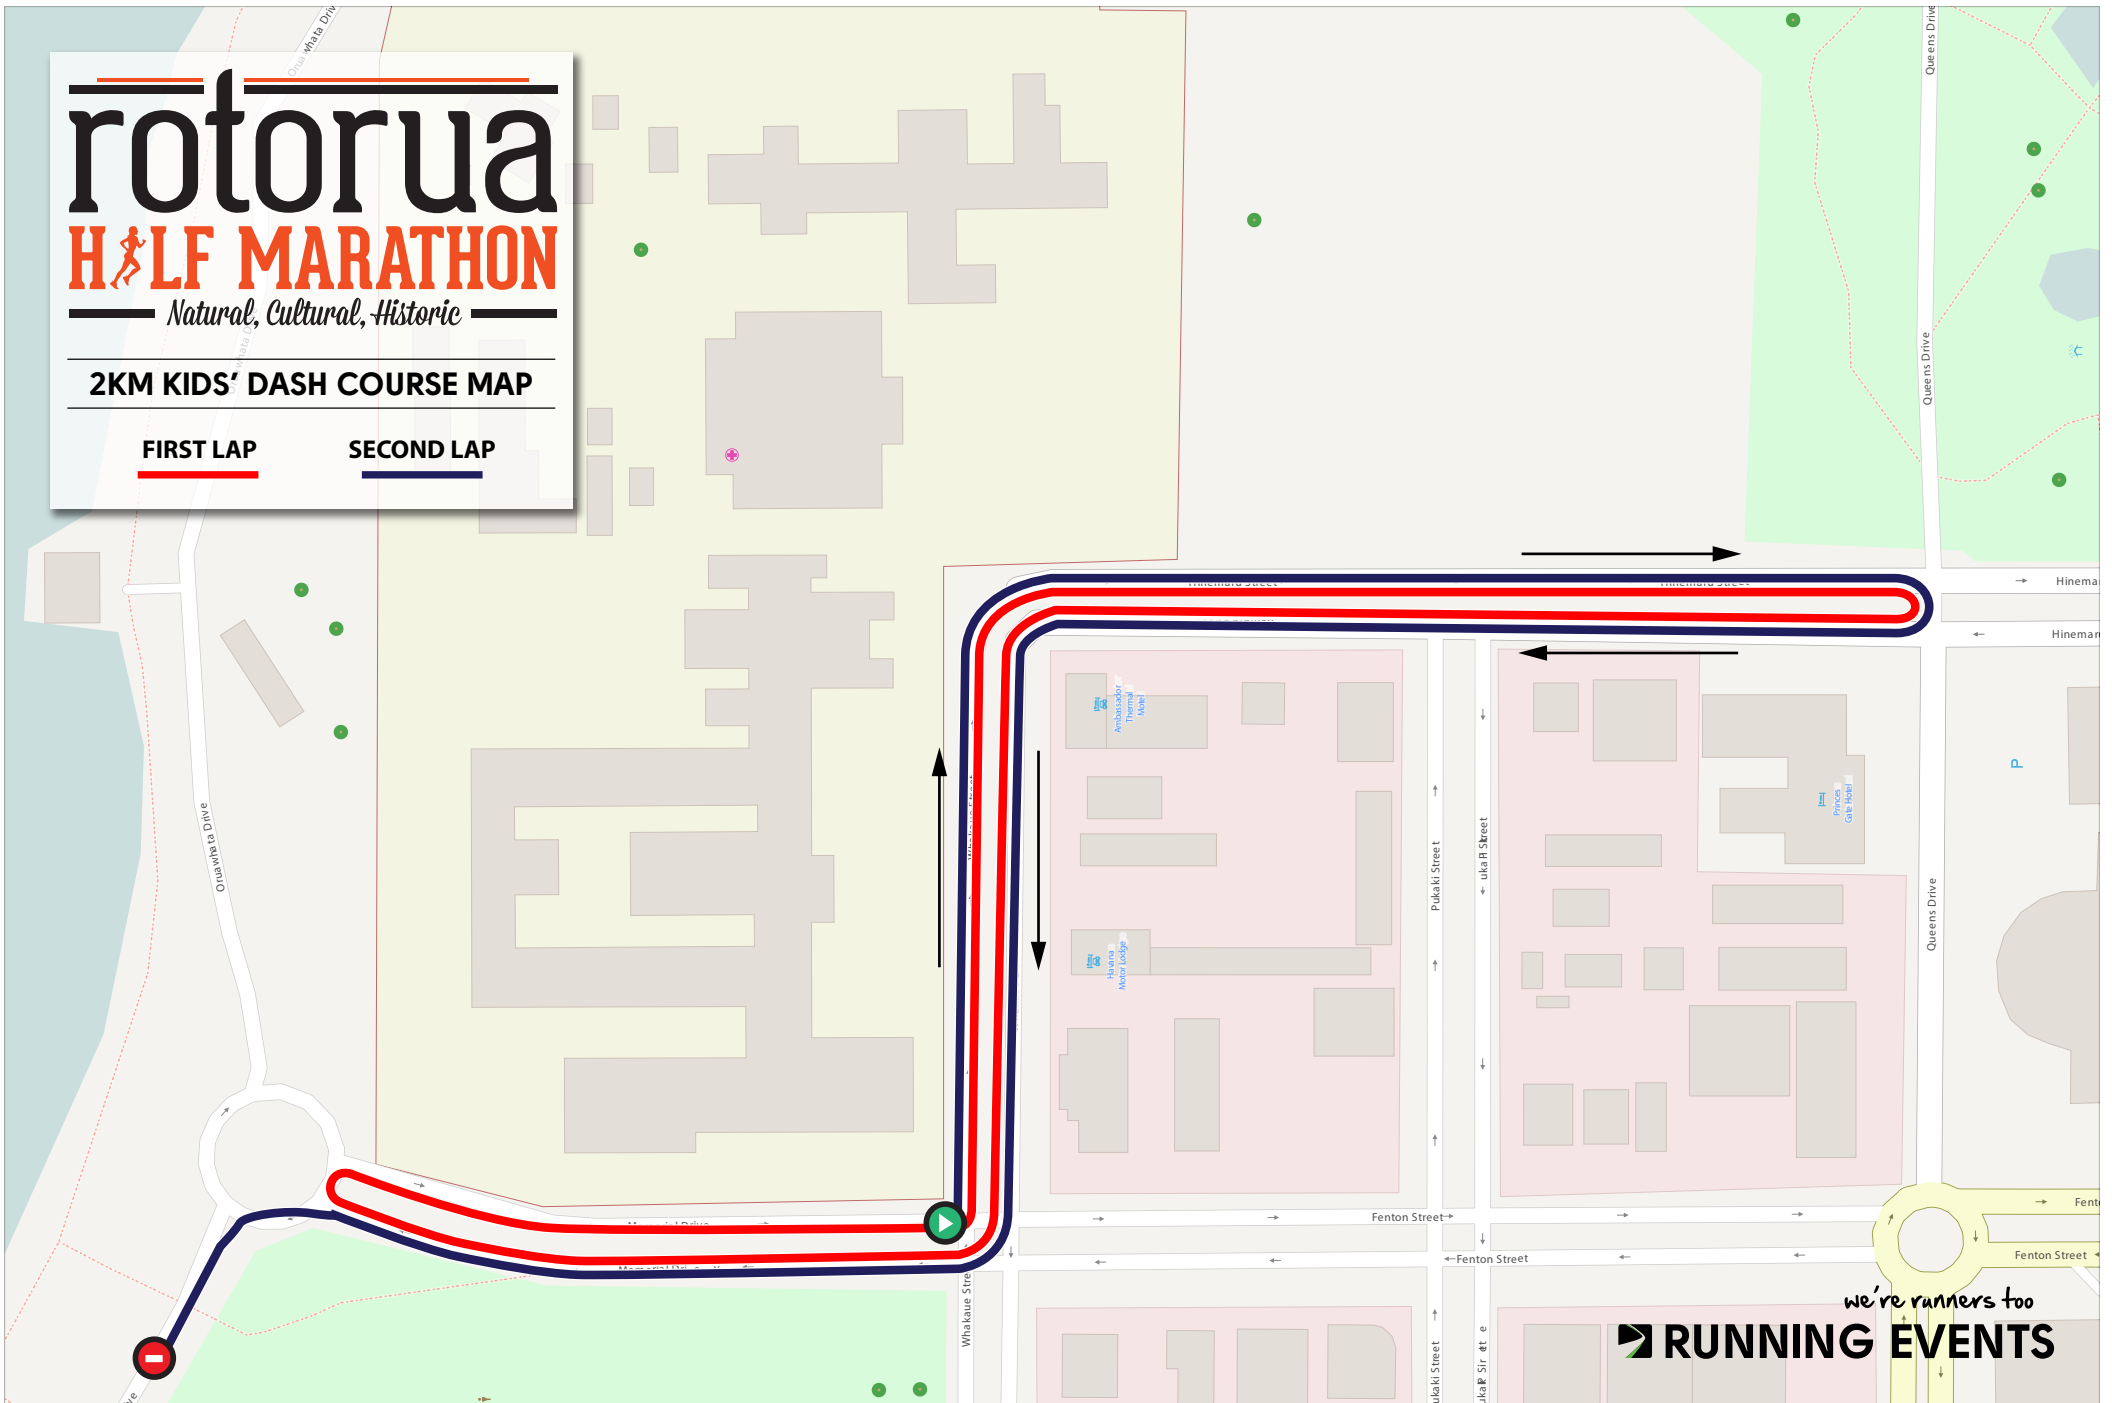

rotorua

HALF MARATHON

Natural, Cultural, Historic

2KM KIDS' DASH COURSE MAP

FIRST LAP

SECOND LAP

we're runners too
RUNNING EVENTS