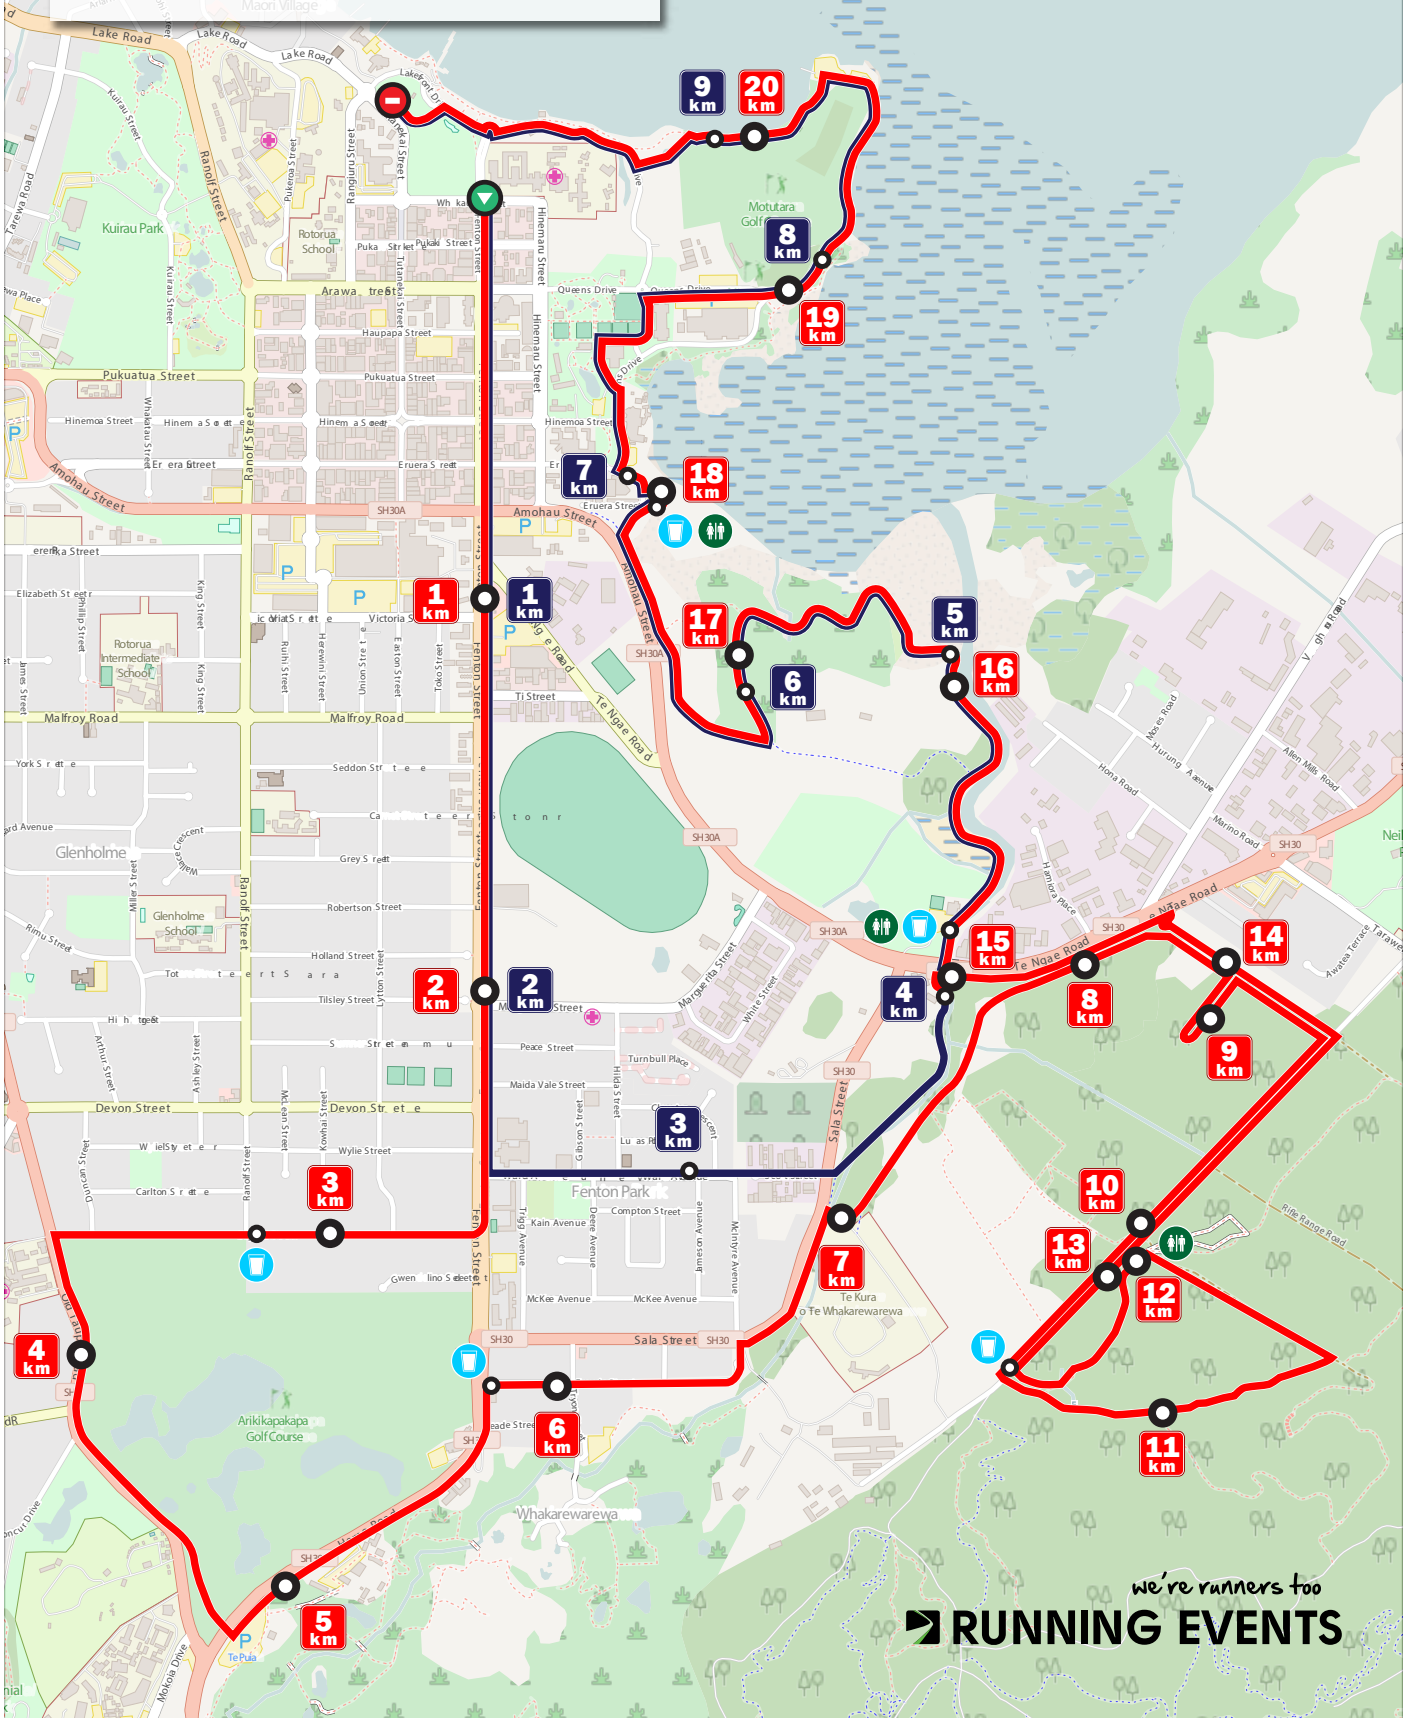

rotorua

HALF MARATHON

Natural, Cultural, Historic

21KM & 10KM COURSE MAP

21KM

10KM

we're runners too

RUNNING EVENTS