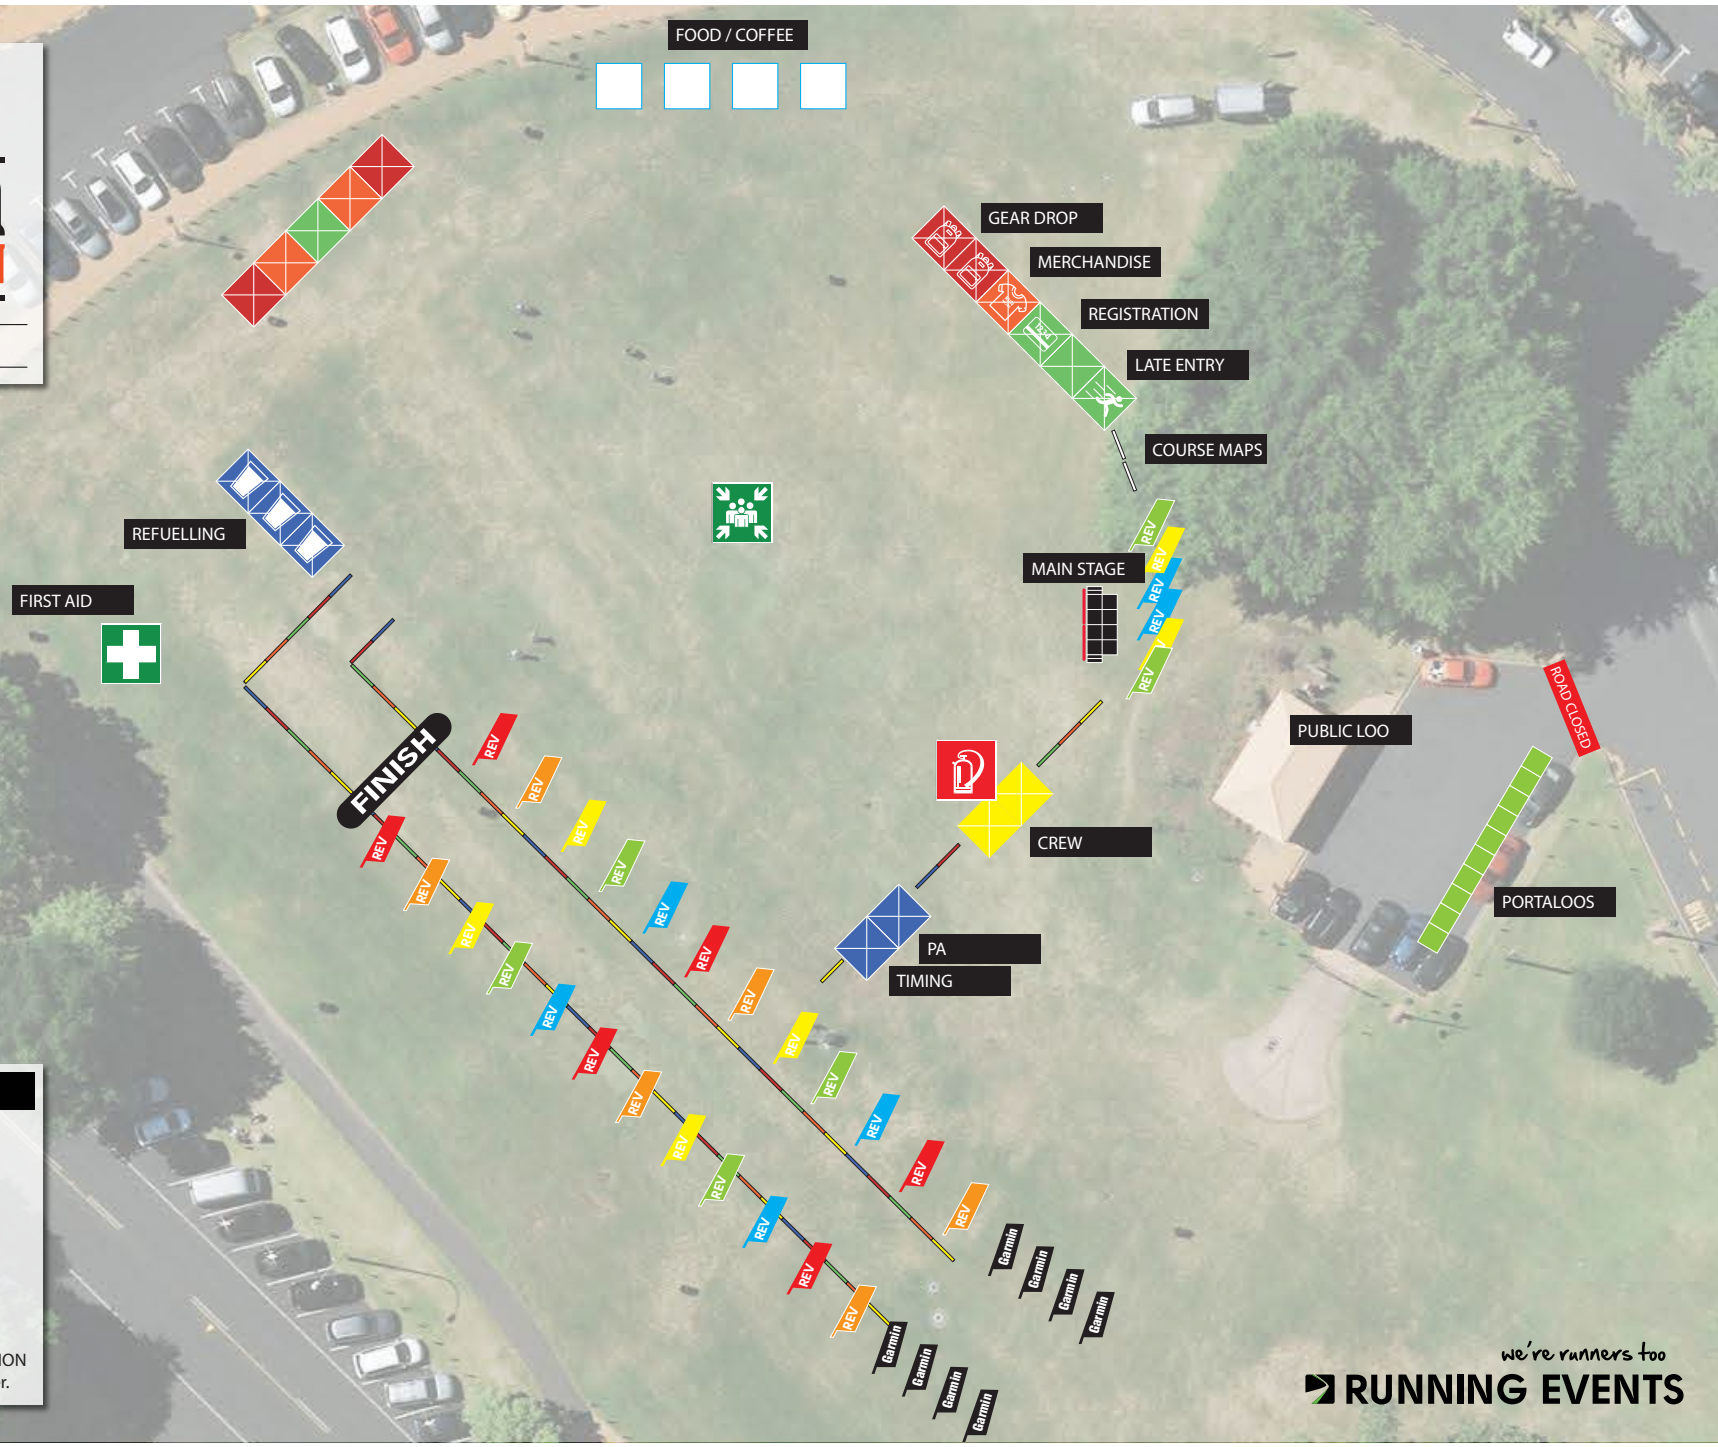

rotorua
HALF MARATHON
Natural, Cultural, Historic

VENUE MAP

SAFETY INFORMATION

-  **FIRST AID**
See Triple One Care
-  **FIRE EXTINGUISHER**
Located in Crew Tent
-  **EMERGENCY MUSTER POINT**
Center of venue

LOST CHILDREN
Please take any lost children to REGISTRATION and ask for Running Events staff member.