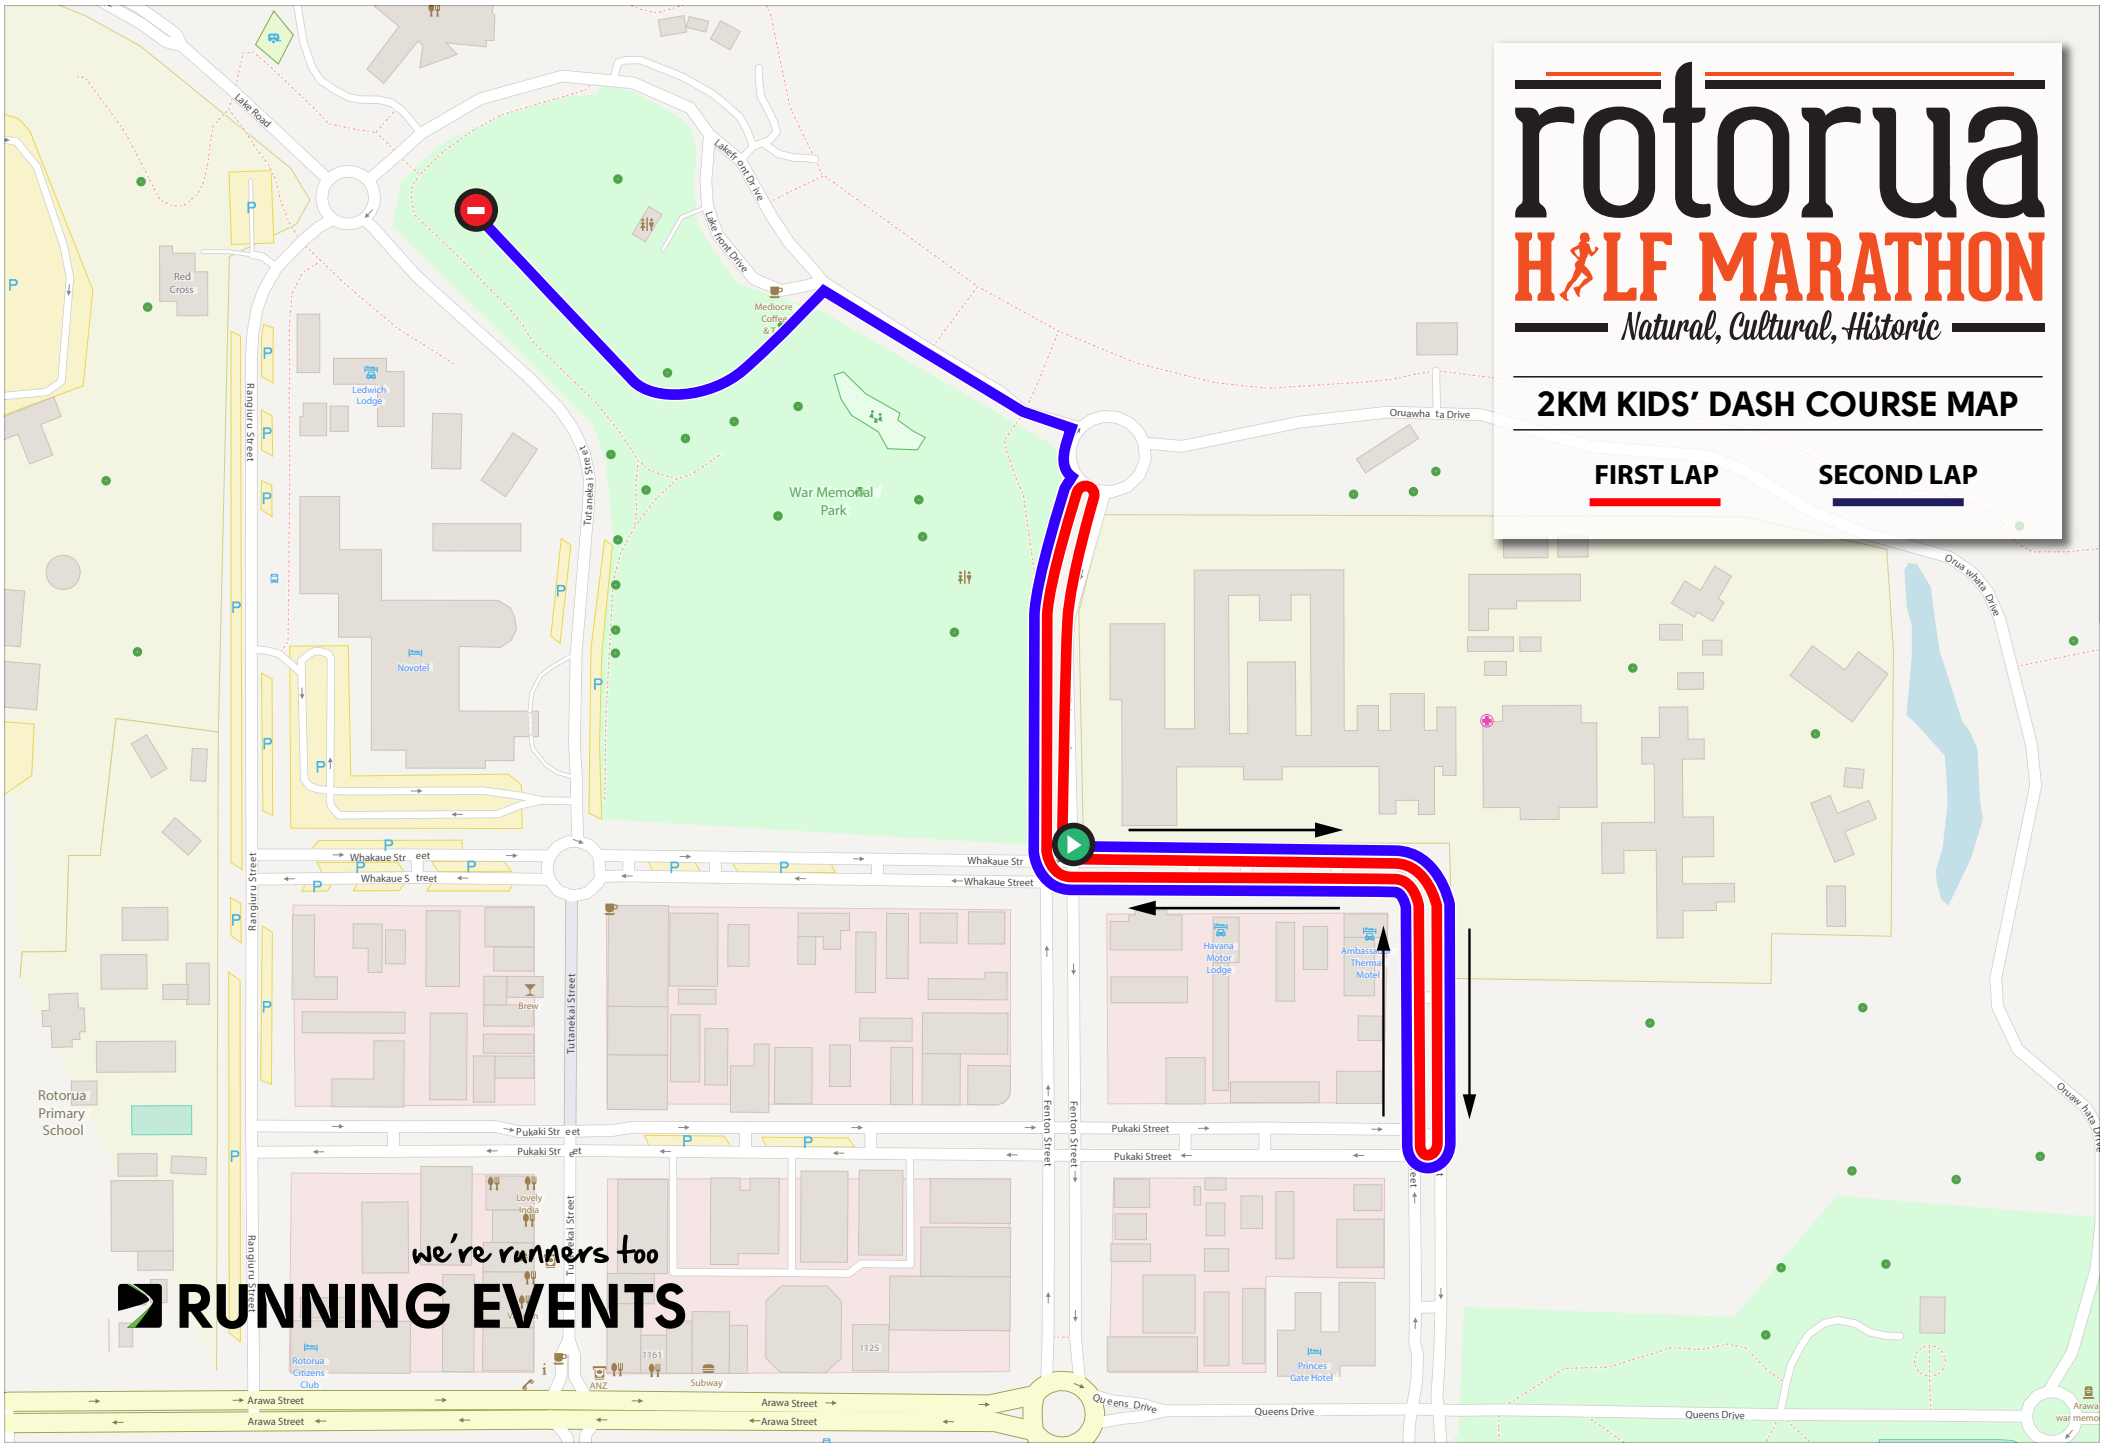

rotorua

HALF MARATHON

Natural, Cultural, Historic

2KM KIDS' DASH COURSE MAP

FIRST LAP

SECOND LAP

we're runners too
RUNNING EVENTS