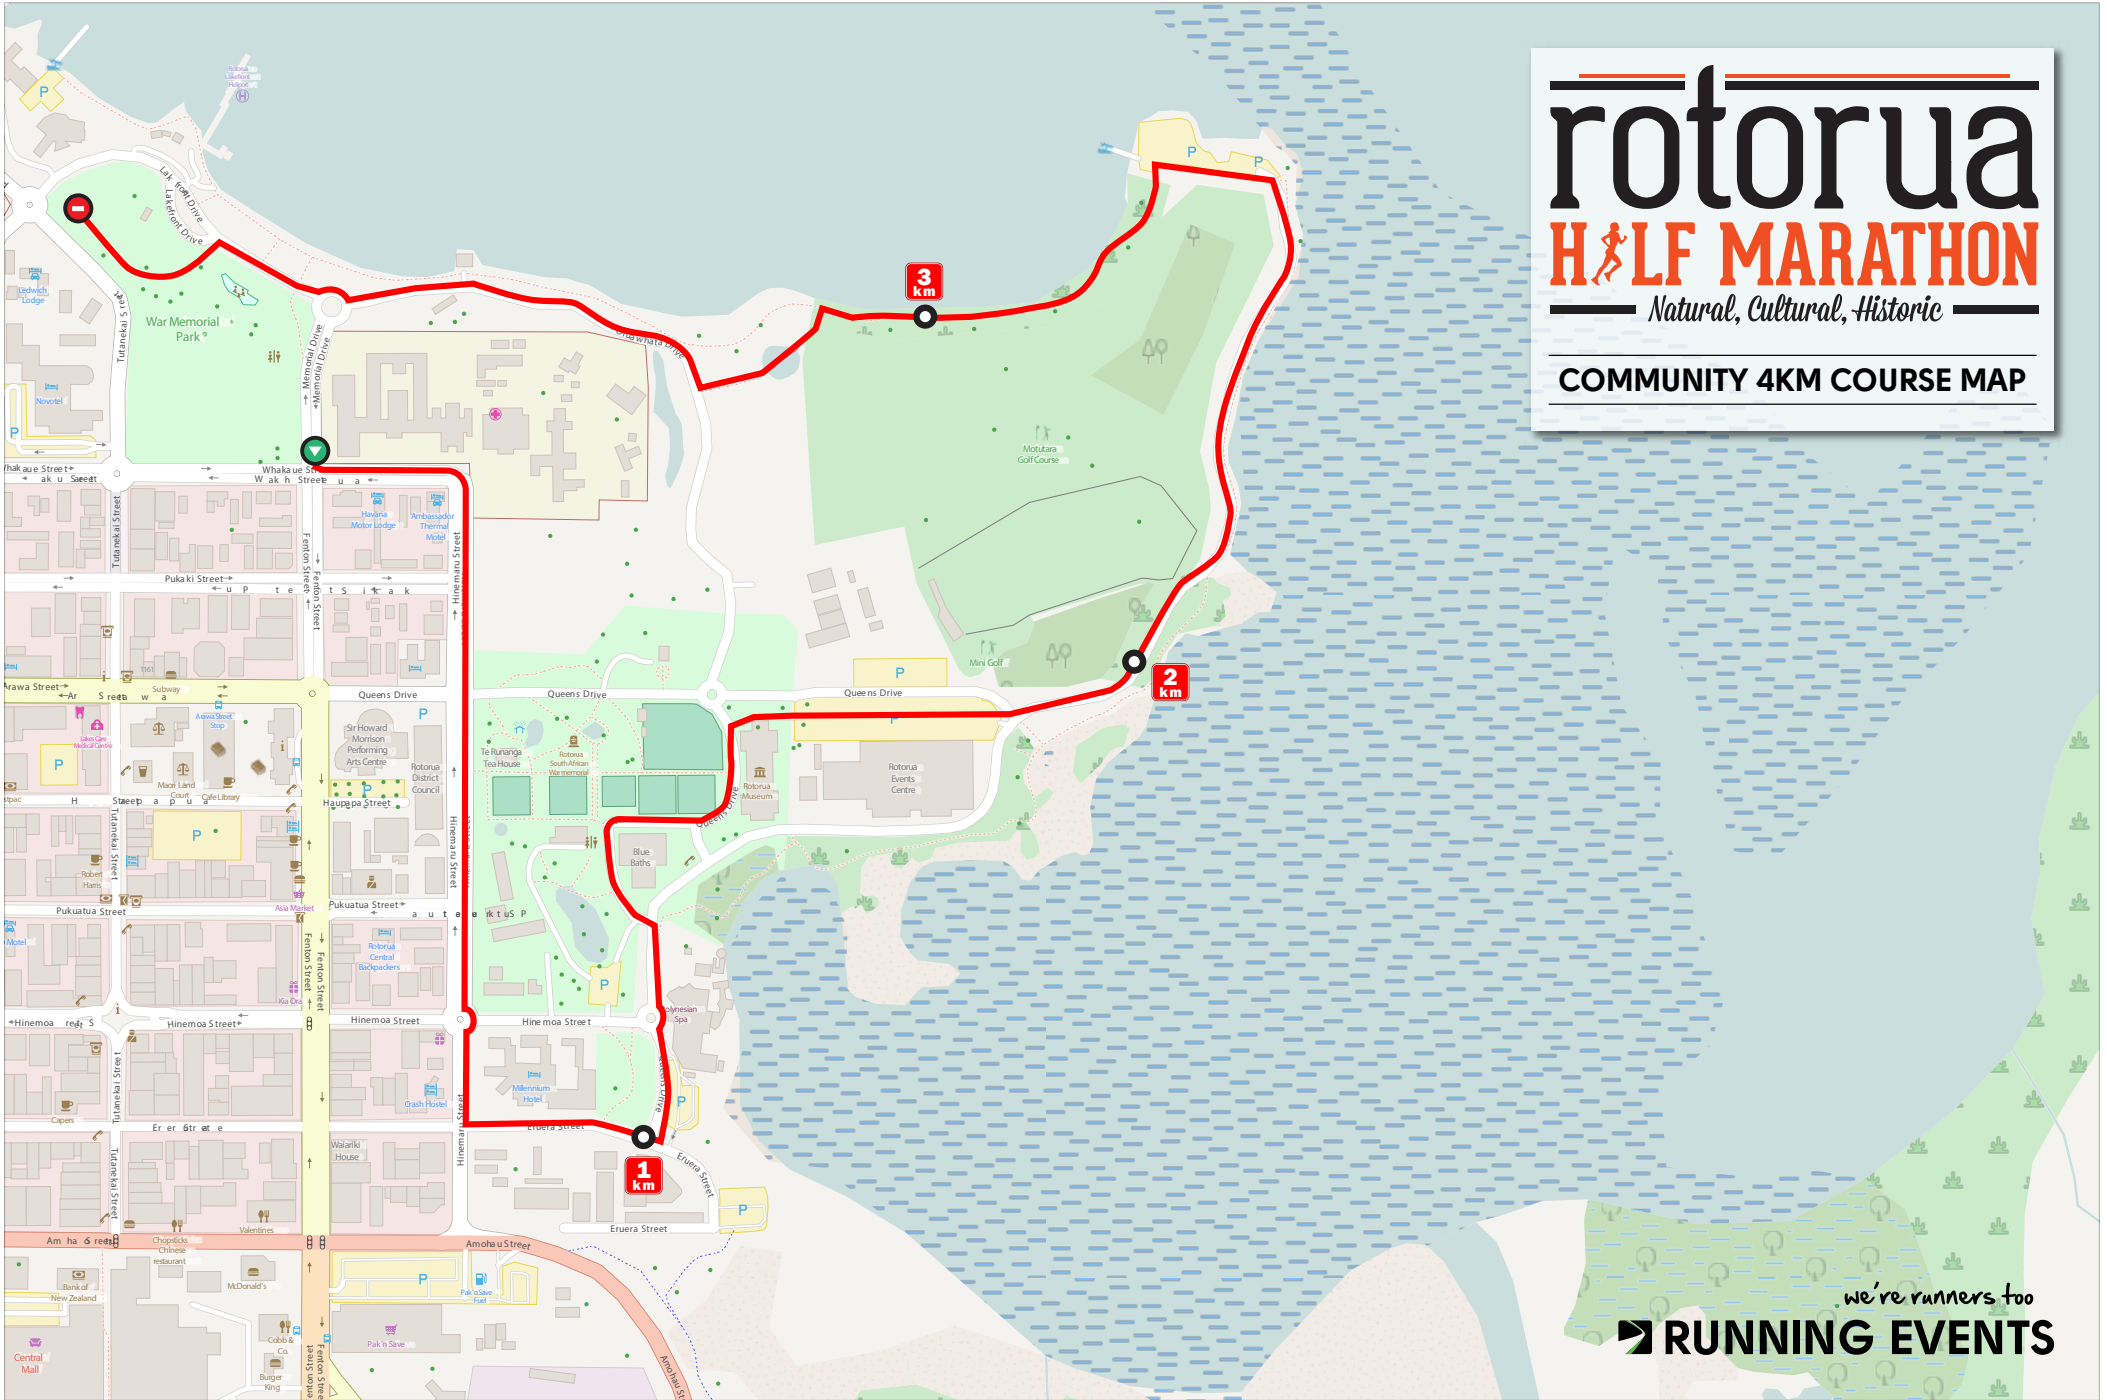

rotorua

HALF MARATHON

Natural, Cultural, Historic

COMMUNITY 4KM COURSE MAP

we're runners too
RUNNING EVENTS