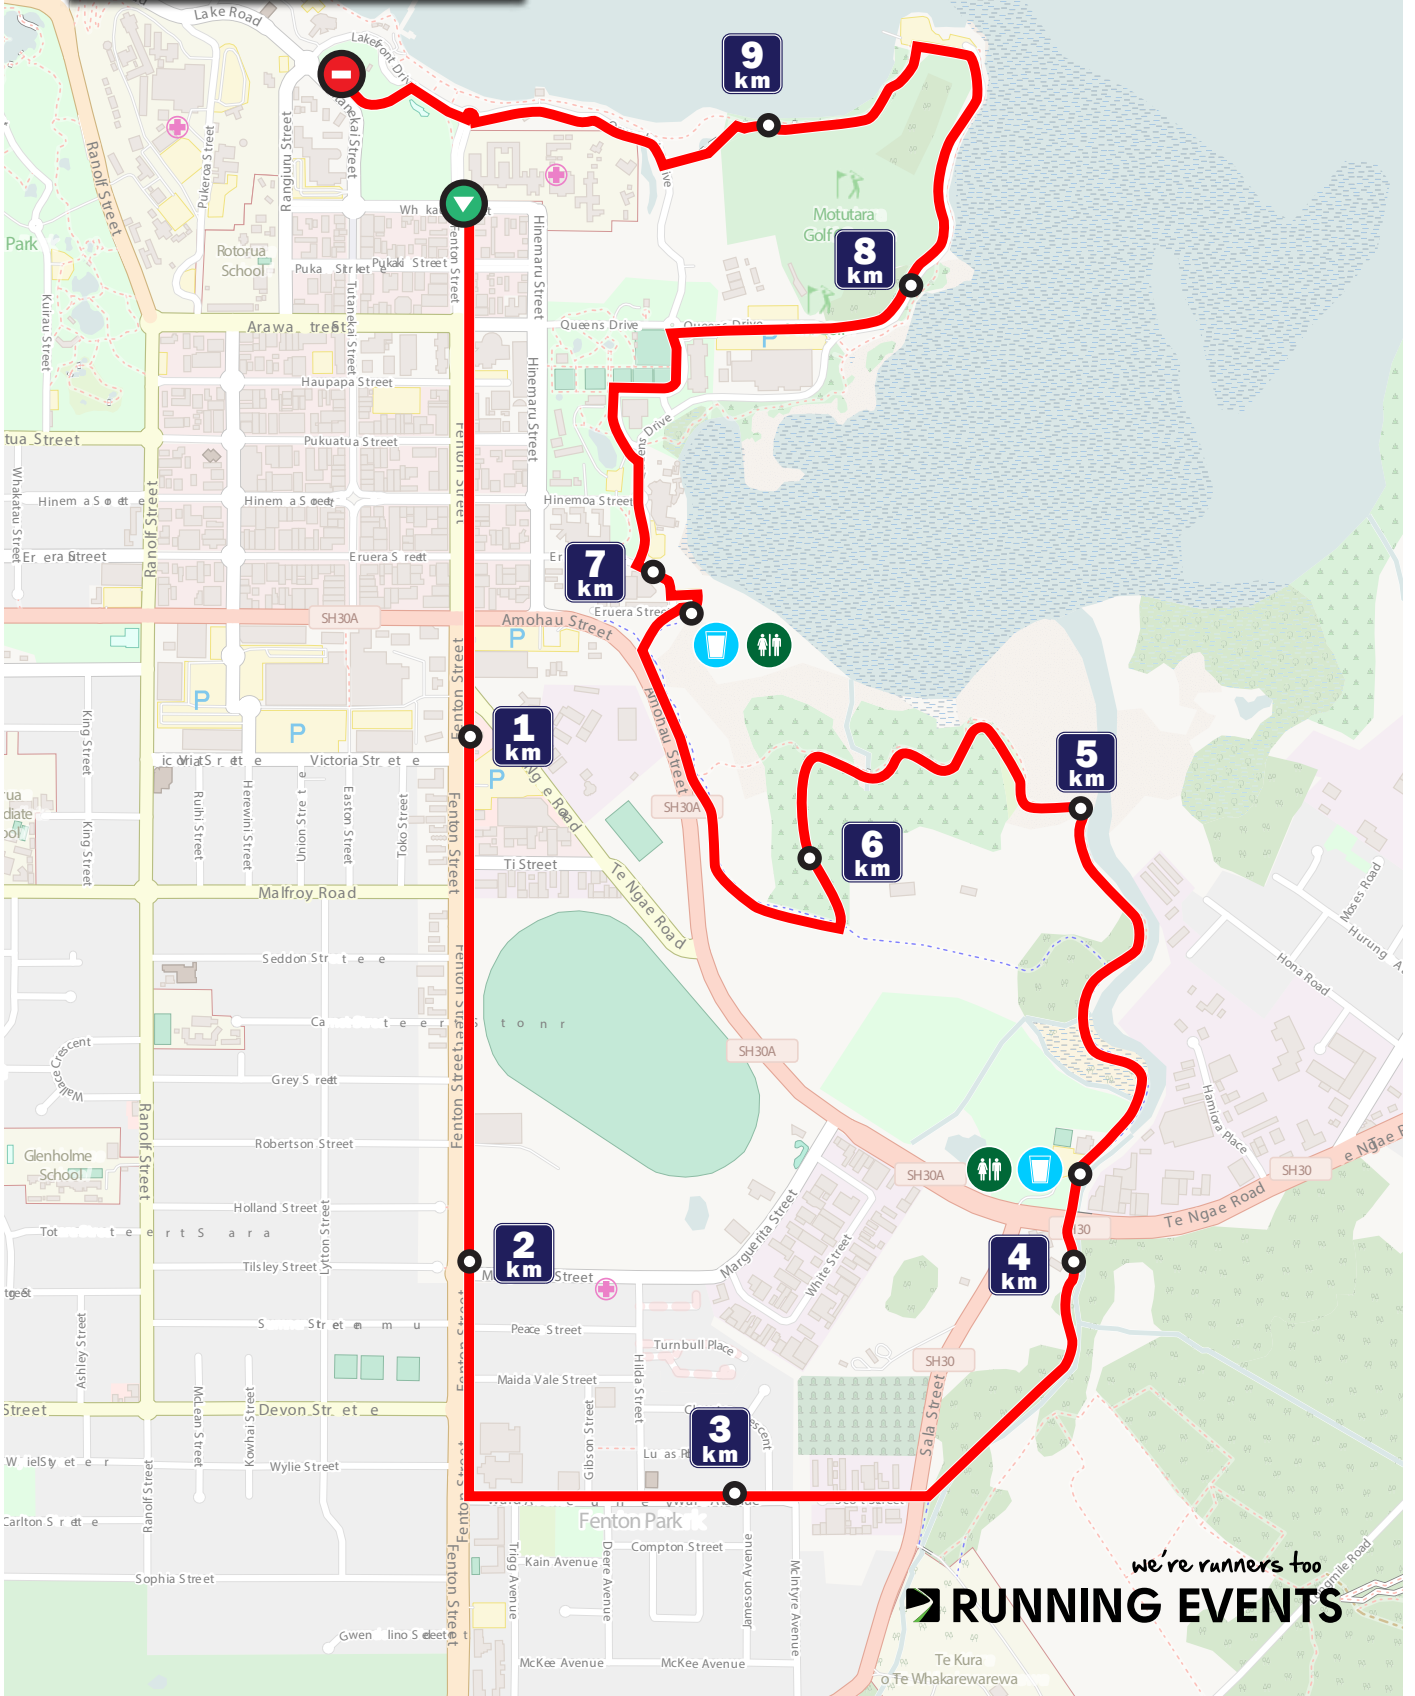

rotorua

HALF MARATHON

Natural, Cultural, Historic

10KM COURSE MAP

we're runners too
RUNNING EVENTS